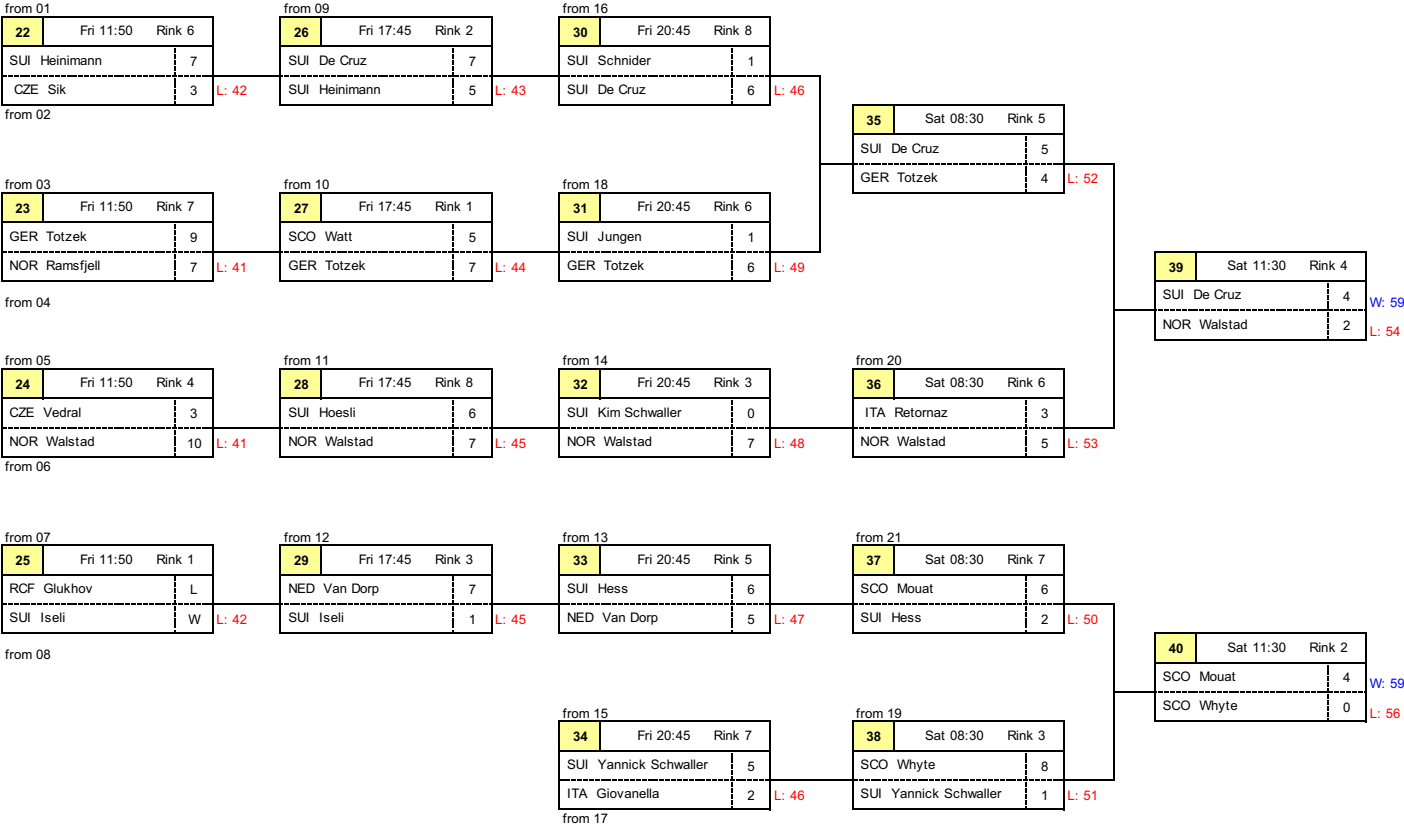

A Road

B Road

C Road

from 30

46	Sat 11:30	Rink 1
SUI Schnider		5
ITA Giovannella		6

from 34

from 37

50	Sat 15:30	Rink 5
SUI Hess		3
ITA Giovannella		7

from 39

54	Sat 19:30	Rink 2
NOR Walstad		4
ITA Giovannella		5

W: 58
L: out

from 23

41	Fr 17:45	Rink 5
NOR Ramsfjell		11
CZE Vedral		2

from 24

from 26

43	Sat 08:30	Rink 1
SUI Heinimann		5
NOR Ramsfjell		6

from 33

47	Sat 11:30	Rink 8
NED Van Dorp		5
NOR Ramsfjell		2

from 38

51	Sat 15:30	Rink 1
SUI Yannick Schwaller		7
NED Van Dorp		2

55	Sat 19:30	Rink 3
SUI Yannick Schwaller		7
SUI Kim Schwaller		1

W: 60
L: out