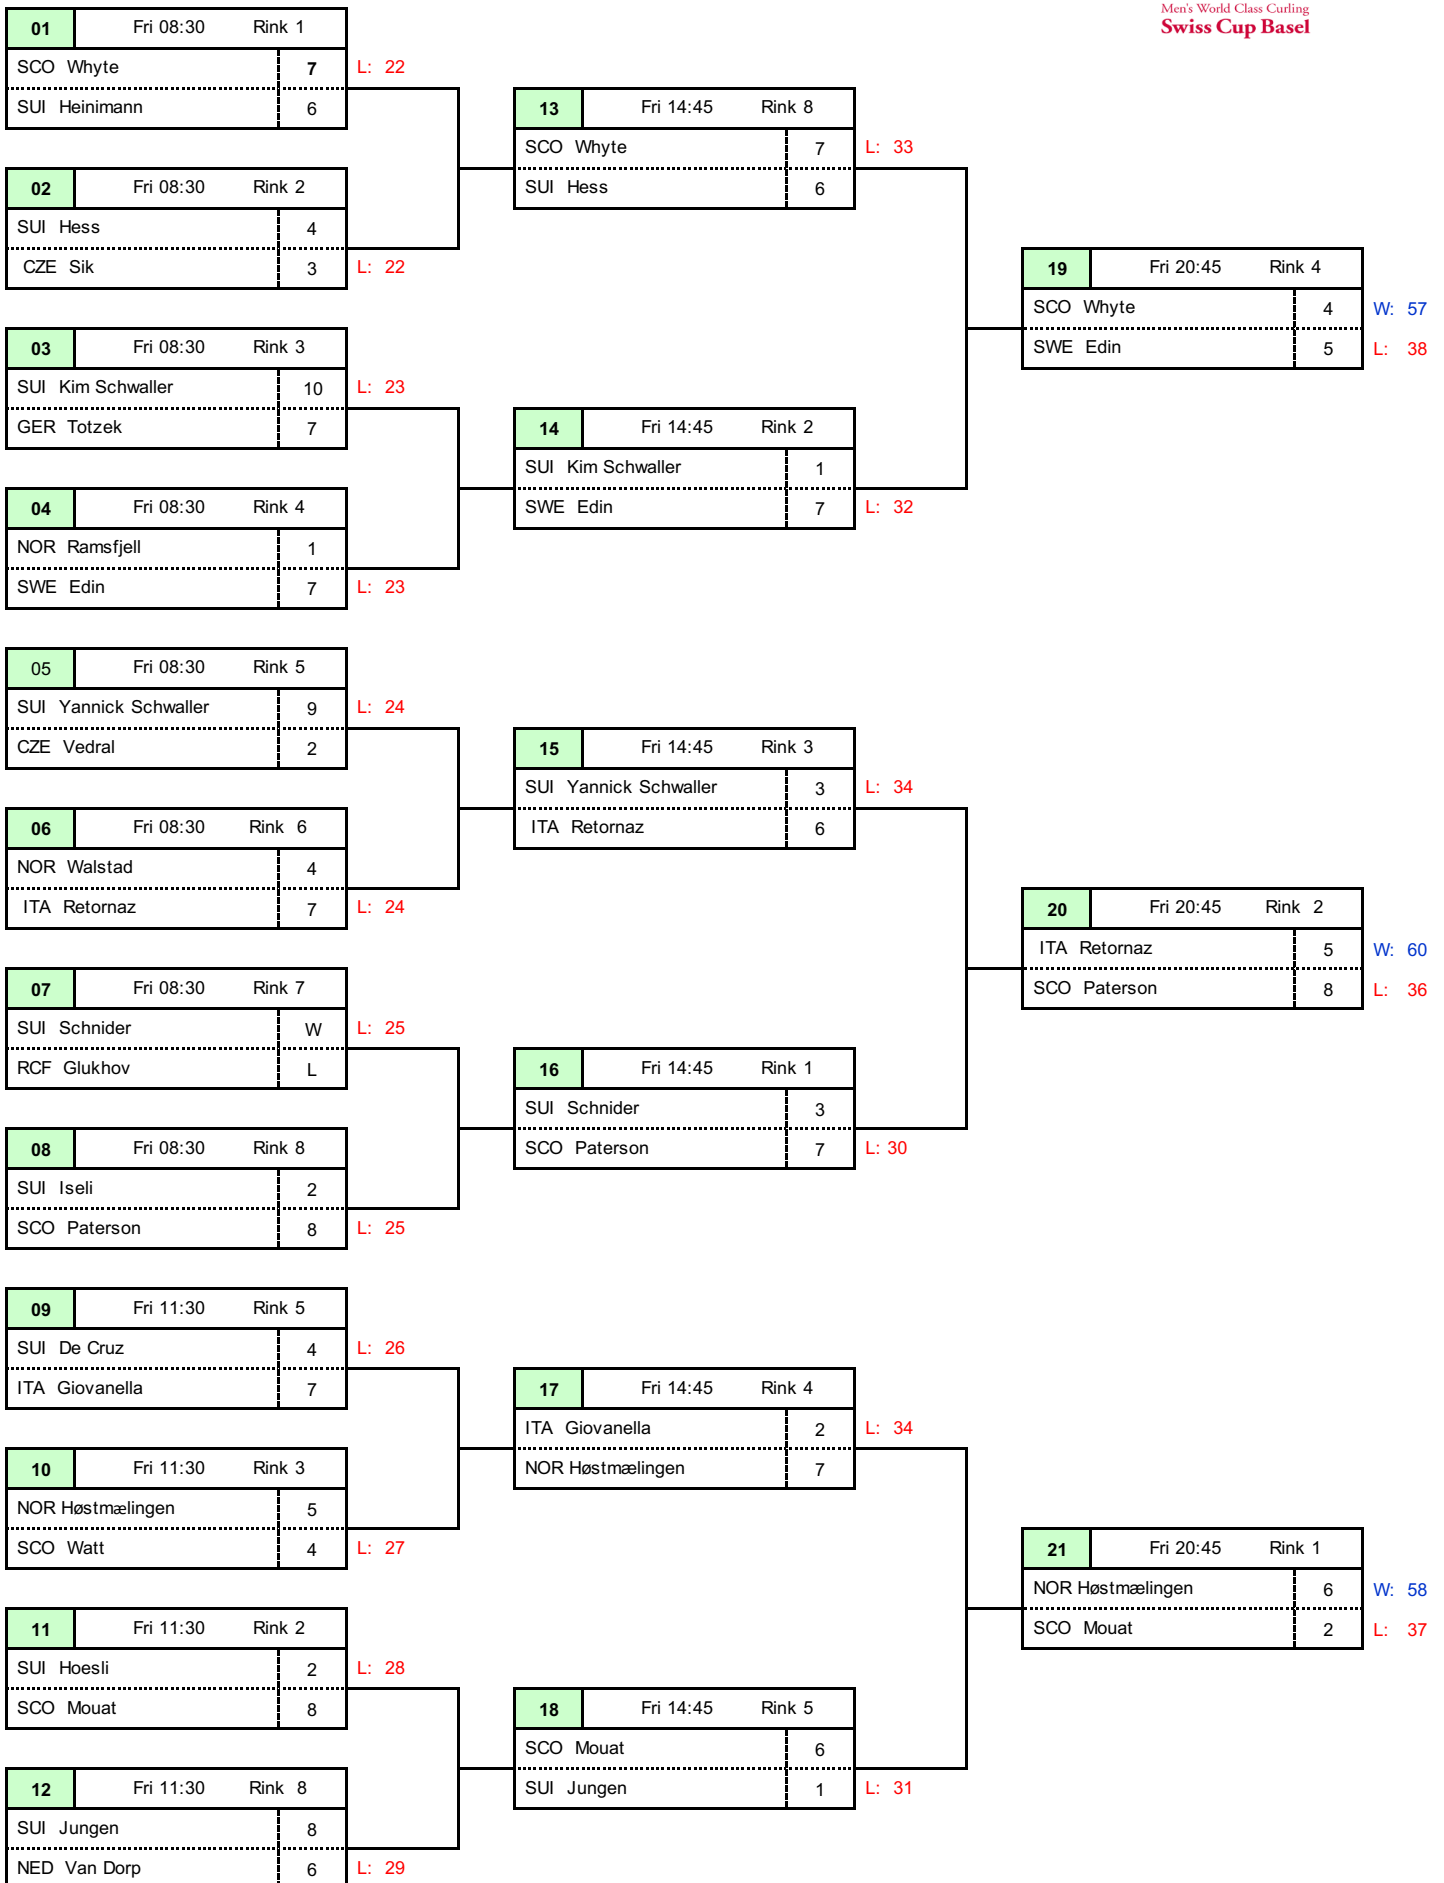

A Road

B Road

C Road

from 30

46	Sat 11:30	Rink 1
SUI Schnider		5
ITA Giovannella		6

from 34

from 37

50	Sat 15:30	Rink 5
SUI Hess		3
ITA Giovannella		7

from 39

54	Sat 19:30	Rink 2
NOR Walstad		4
ITA Giovannella		5

W: 58
L: out

from 23

41	Fr 17:45	Rink 5
NOR Ramsfjell		11
CZE Vedral		2

from 24

from 26

43	Sat 08:30	Rink 1
SUI Heinimann		5
NOR Ramsfjell		6

from 33

47	Sat 11:30	Rink 8
NED Van Dorp		5
NOR Ramsfjell		2

from 38

51	Sat 15:30	Rink 1
SUI Yannick Schwaller		7
NED Van Dorp		2

55	Sat 19:30	Rink 3
SUI Yannick Schwaller		7
SUI Kim Schwaller		1

W: 60
L: out

52	Sat 15:30	Rink 4
GER Totzek		3
SUI Kim Schwaller		5

from 28

45	Sat 08:30	Rink 4
SUI Hoesli		6
SUI Iseli		2

from 29

from 31

49	Sat 11:30	Rink 3
SUI Jungen		4
SUI Hoesli		8

from 36

53	Sat 15:30	Rink 2
ITA Retornaz		5
SUI Hoesli		6