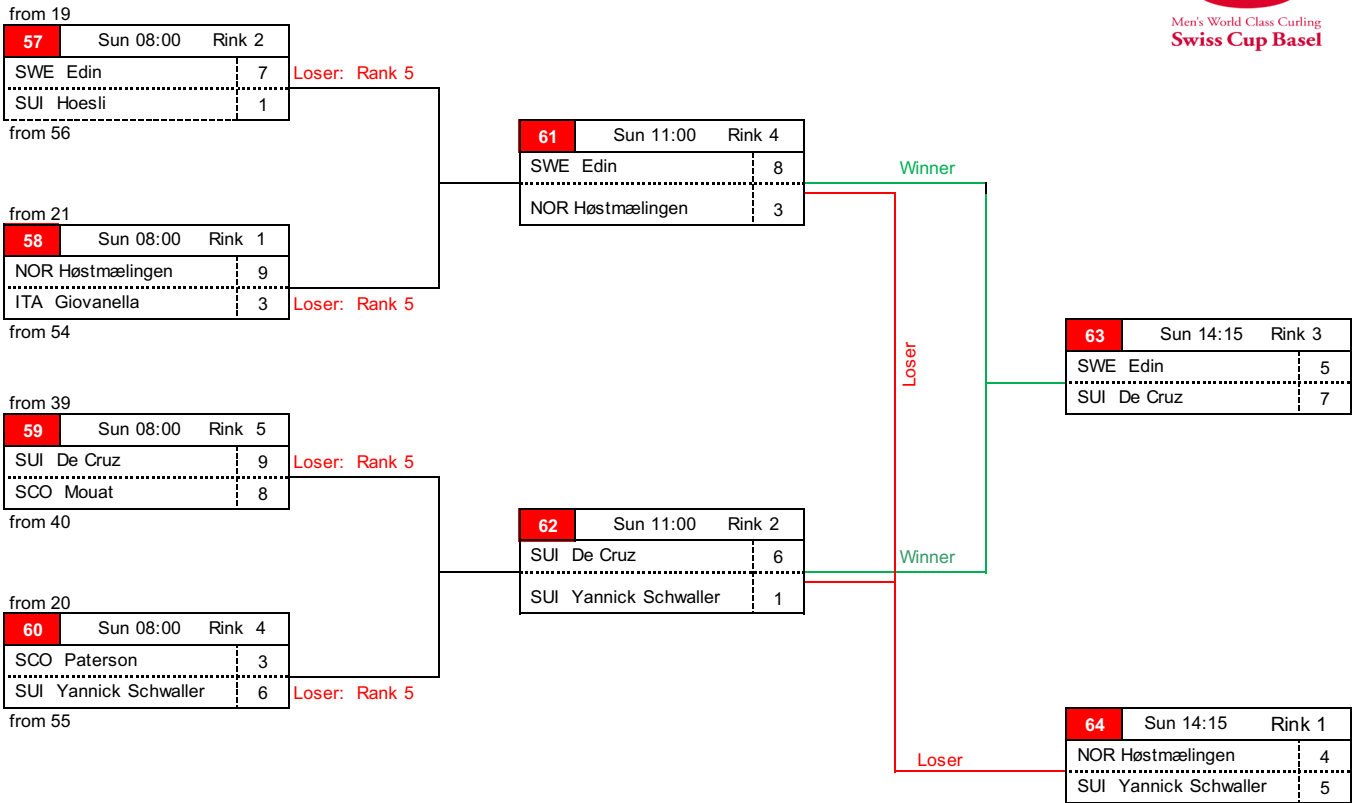

from 33

47	Sat 11:30	Rink 8
NED Van Dorp		5
NOR Ramsfjell		2

from 38

51	Sat 15:30	Rink 1
SUI Yannick Schwaller		7
NED Van Dorp		2

55	Sat 19:30	Rink 3
SUI Yannick Schwaller		7
SUI Kim Schwaller		1

W: 60
L: out

from 22

42	Fr 17:45	Rink 4
CZE Sik		W
RCF Glukhov		L

from 25

from 27

44	Sat 08:30	Rink 2
SCO Watt		6
CZE Sik		8

from 32

48	Sat 11:30	Rink 5
SUI Kim Schwaller		9
CZE Sik		3

from 35

52	Sat 15:30	Rink 4
GER Totzek		3
SUI Kim Schwaller		5

from 28

45	Sat 08:30	Rink 4
SUI Hoesli		6
SUI Iseli		2

from 29

from 31

49	Sat 11:30	Rink 3
SUI Jungen		4
SUI Hoesli		8

from 36

53	Sat 15:30	Rink 2
ITA Retornaz		5
SUI Hoesli		6

from 40

56	Sat 19:30	Rink 4
SCO Whyte		2
SUI Hoesli		4

W: 57
L: out

Playoffs

**Basler
Kantonalbank**

SWISSLOS

Sportfonds Baselland
Sportamt Baselland